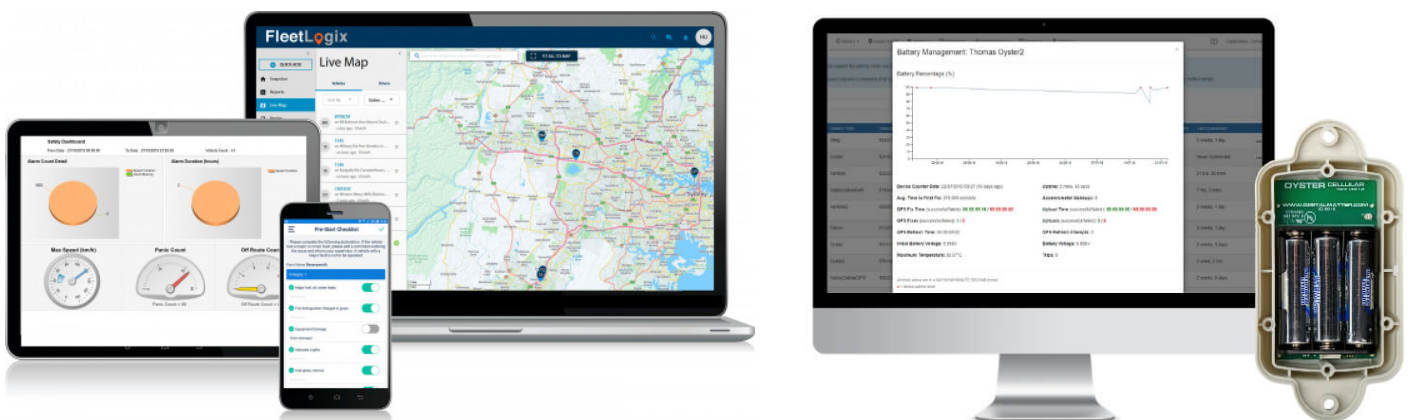

OUR SOFTWARE SOLUTIONS

This ultra-compact GPS tracking device, which is wireless and rechargeable, is designed to track high value parcels, cargo, and other valuable assets where the battery life is managed by the frequency of updates and performance settings.

REAL-TIME VISIBILITY SOFTWARE

Mobile Application - Mobi

Mobi is a web-based application that allows you to monitor your vehicles from almost anywhere – using a smartphone or tablet.

Web based Vehicle Tracking - Online

Online is a web-based application that enables you to remotely monitor your vehicles from any computer with an internet connection.