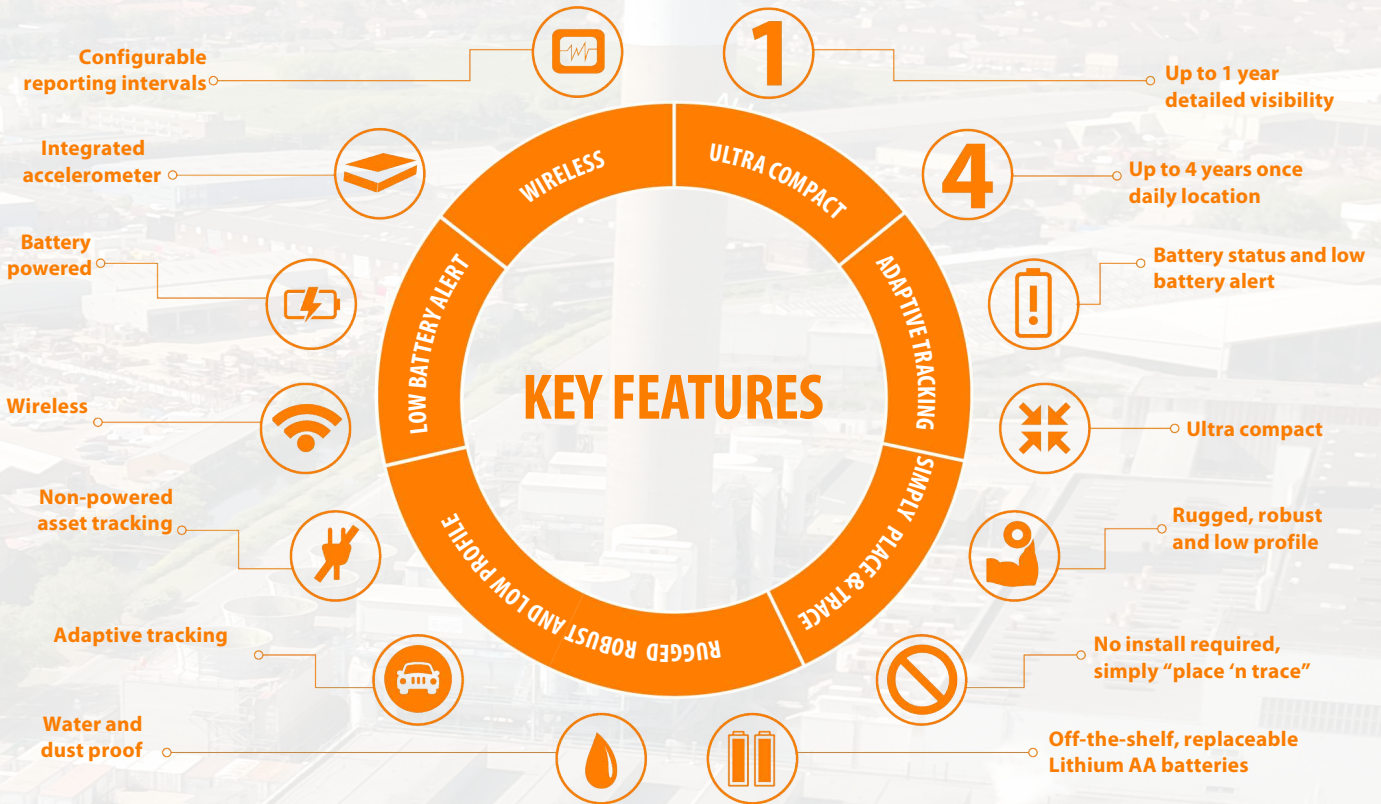

Our rugged, waterproof, cellular GPS tracking devices are designed for tracking non-powered, exposed assets where long battery life is essential.

FleetLogix

Convenient Wireless Tracking

Small & Compact

Packed into a compact housing made of ABS/ Polycarbonate plastic.

Where & When

Be in control of every aspect of your business by knowing where your assets are.

Tamper detection

Tamper detector for high value cargo applications.